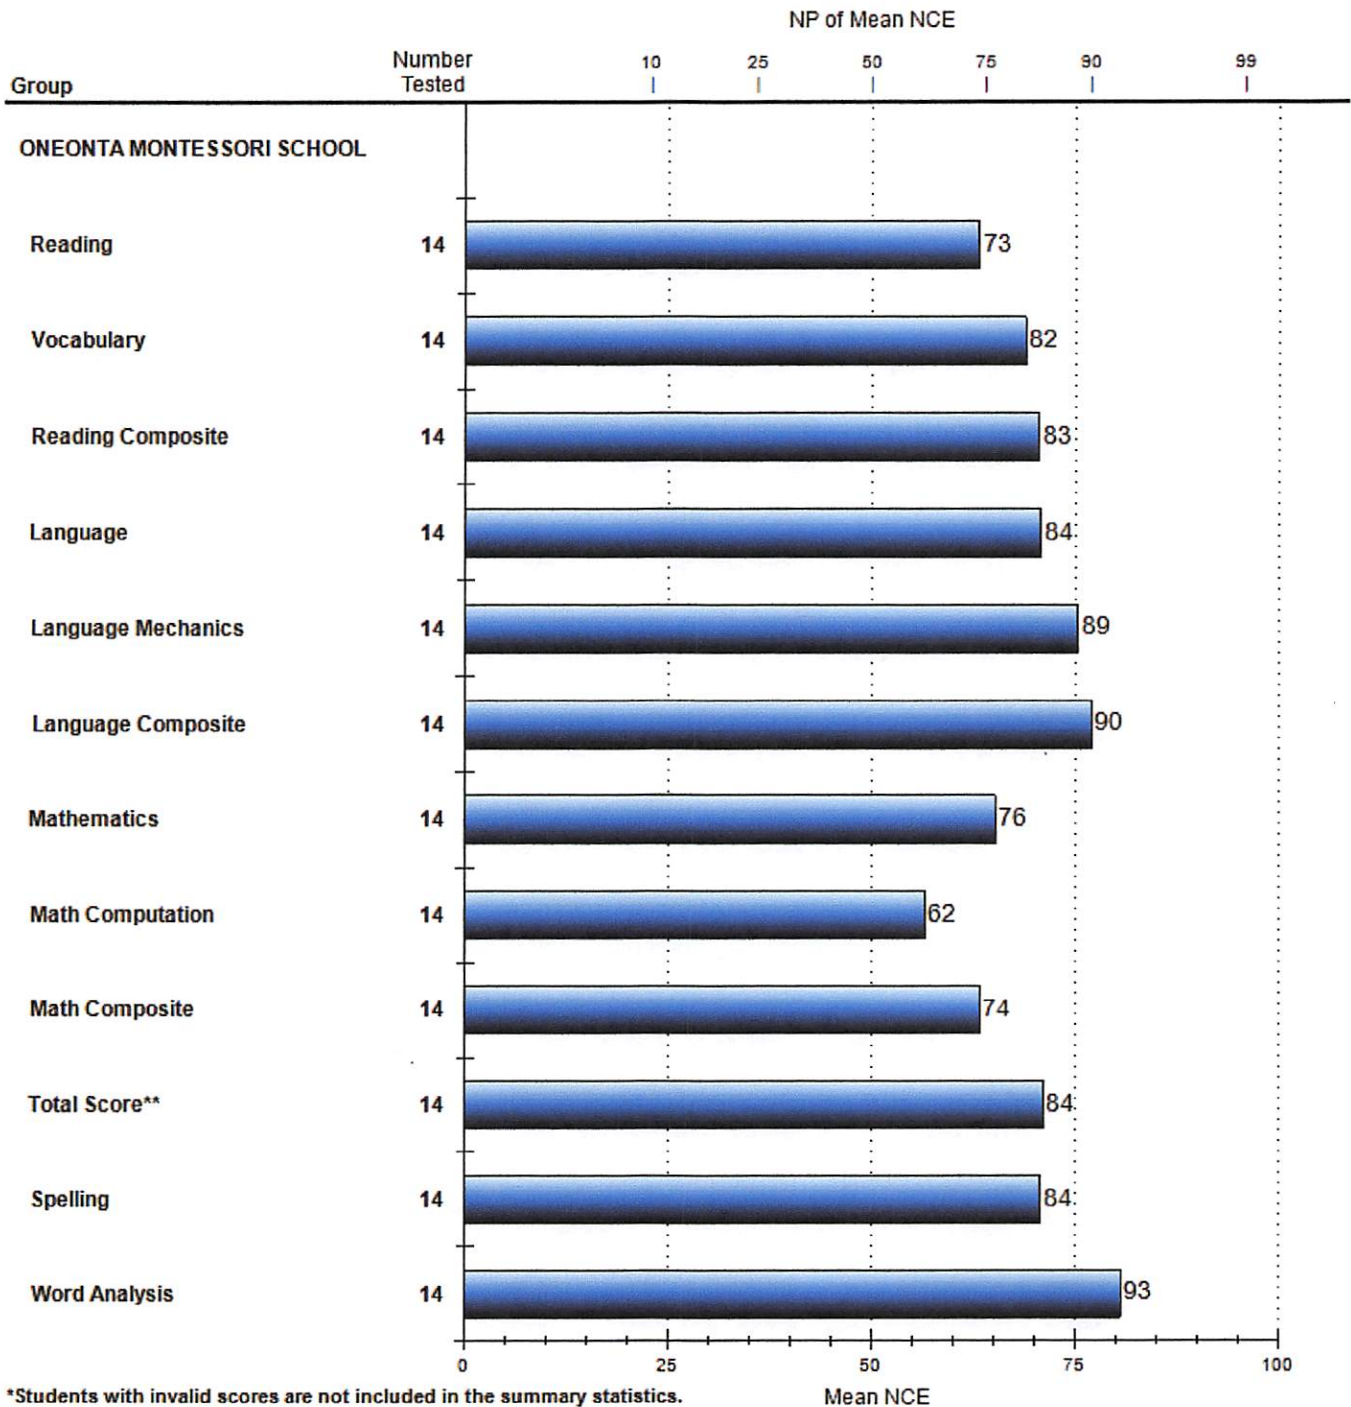

CTB Online Reporting System

Print Date: 8/3/2017

TerraNova 3 with InView - Complete Battery

Summary Chart: Subtests

NP of Mean NCE

Grade: 3, Test Date: 05/02/17, QM: 31, Norms Year: 2011, Scoring Type: Pattern (IRT)

*Students with invalid scores are not included in the summary statistics.